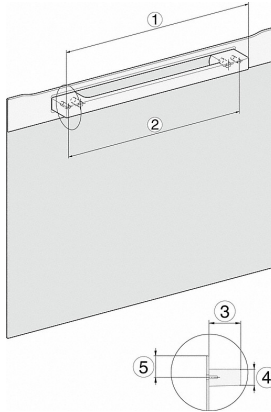

H 2860 B

Oven

seamless design with clear text display and PerfectClean.

Technical data	
Oven compartment volume in l	76
No. of shelf levels	5
Numbered shelf levels	•
Oven light	1 halogen spot
Appliance width in mm	595
Appliance height in mm	596
Appliance depth in mm	569
Weight in kg	39,0
Total rated load in kW	3,5
Voltage in V	220-240
Frequency in Hz	50
Number of phases	1
Fuse rating in A	16
Mains cable with plug	•
Length of supply lead in m	1,7
Standard accessories	
Baking tray with PerfectClean	1
Universal tray with PerfectClean	1
Baking and roasting rack	1
FlexiClip runners	1

H226x-1B/BP/E/EP/1/P, H2x6xB/BP, H7x6xB/BP/BPX, installation drawings

If the oven is to be installed under a hob, follow the instructions for installing the hob and the height of the hob.

H226x-1B/E/1, H2x6xB, H7x6xB, installation drawings

- 1) Mains connection cable, L=2000 mm
- 2) No connection in this area
- 3) Lüftungsausschnitt min. 150 cm²

DG2840, DG7x40, DGC7x4x, DG7x6x, DGC7x6x, DGD7635, DGM7x4x, DO7, H28B/BP, H7x4xB/BM/BP,

DG7x40, DGC7x4x, DGC7x6x, DG7635, DGM7x4x, DO7, H2860B/BP, H240BM, H7x40BM, H7x4xB/BP,

H 2860 B

Oven

seamless design with clear text display and PerfectClean.

H7x6xB/BP, installation drawing

- 1) 400 mm
- 2) 360 mm
- 3) 47 mm
- 4) 24 mm
- 5) 31,8 mm

H7x6xB/BP, installation drawings

- 1) 400 mm
- 2) 360 mm
- 3) 47 mm
- 4) 27 mm
- 5) 32,5 mm