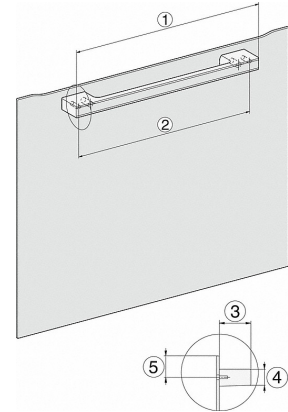

H 2860 B

Oven

seamless design with clear text display and PerfectClean.

Technical data	
Oven compartment volume in l	76
No. of shelf levels	5
Numbered shelf levels	•
Oven light	1 halogen spot
Appliance width in mm	595
Appliance height in mm	596
Appliance depth in mm	569
Weight in kg	39,0
Total rated load in kW	3,5
Voltage in V	220-240
Frequency in Hz	50
Number of phases	1
Fuse rating in A	16
Mains cable with plug	•
Length of supply lead in m	1,7
Standard accessories	
Baking tray with PerfectClean	1
Universal tray with PerfectClean	1
Baking and roasting rack	1
FlexiClip runners	1

H226x-1B/BP/E/EP/1/P, H2x6xB/BP, H7x6xB/BP/BPX, installation drawings

If the oven is to be installed under a hob, follow the instructions for installing the hob and the height of the hob.

H226x-1B/E/1, H2x6xB, H7x6xB, installation drawings

- 1) Mains connection cable, L=2000 mm
- 2) No connection in this area
- 3) Lüftungsausschnitt min. 150 cm²

DG2840, DG7x40, DGC7x4x, DG7x6x, DGC7x6x, DGD7635, DGM7x4x, DO7, H28B/BP, H7x4xB/BM/BP,

DG7x40, DGC7x4x, DGC7x6x, DG7635, DGM7x4x, DO7, H2860B/BP, H240BM, H7x40BM, H7x4xB/BP,

H 2860 B

Oven

seamless design with clear text display and PerfectClean.

H7x6xB/BP, installation drawing

- 1) 400 mm
- 2) 360 mm
- 3) 47 mm
- 4) 24 mm
- 5) 31,8 mm

H7x6xB/BP, installation drawings

- 1) 400 mm
- 2) 360 mm
- 3) 47 mm
- 4) 27 mm
- 5) 32,5 mm