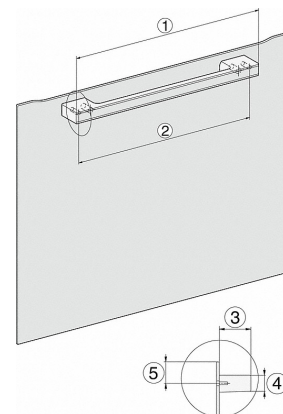

H 2860 B

Oven

seamless design with clear text display and PerfectClean.

Technical data	
Oven compartment volume in l	76
No. of shelf levels	5
Numbered shelf levels	•
Oven light	1 halogen spot
Appliance width in mm	595
Appliance height in mm	596
Appliance depth in mm	569
Weight in kg	39,0
Total rated load in kW	3,5
Voltage in V	220-240
Frequency in Hz	50
Number of phases	1
Fuse rating in A	16
Mains cable with plug	•
Length of supply lead in m	1,7
Standard accessories	
Baking tray with PerfectClean	1
Universal tray with PerfectClean	1
Baking and roasting rack	1
FlexiClip runners	1

H226x-1B/BP/E/EP/1/P, H2x6xB/BP, H7x6xB/BP/BPX, installation drawings

If the oven is to be installed under a hob, follow the instructions for installing the hob and the height of the hob.

H226x-1B/E/1, H2x6xB, H7x6xB, installation drawings

- 1) Mains connection cable, L=2000 mm
- 2) No connection in this area
- 3) Lüftungsausschnitt min. 150 cm²

DG2840, DG7x40, DGC7x4x, DG7x6x, DGC7x6x, DGD7635, DGM7x4x, DO7, H28B/BP, H7x4xB/BM/BP,

DG7x40, DGC7x4x, DGC7x6x, DG7635, DGM7x4x, DO7, H2860B/BP, H240BM, H7x40BM, H7x4xB/BP,

H 2860 B

Oven

seamless design with clear text display and PerfectClean.

H7x6xB/BP, installation drawing

- 1) 400 mm
- 2) 360 mm
- 3) 47 mm
- 4) 24 mm
- 5) 31,8 mm

H7x6xB/BP, installation drawings

- 1) 400 mm
- 2) 360 mm
- 3) 47 mm
- 4) 27 mm
- 5) 32,5 mm