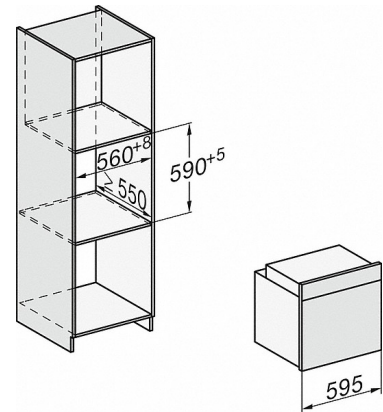

H 2860 B

Oven

seamless design with clear text display and PerfectClean.

Technical data	
Oven compartment volume in l	76
No. of shelf levels	5
Numbered shelf levels	•
Oven light	1 halogen spot
Appliance width in mm	595
Appliance height in mm	596
Appliance depth in mm	569
Weight in kg	39,0
Total rated load in kW	3,5
Voltage in V	220-240
Frequency in Hz	50
Number of phases	1
Fuse rating in A	16
Mains cable with plug	•
Length of supply lead in m	1,7
Standard accessories	
Baking tray with PerfectClean	1
Universal tray with PerfectClean	1
Baking and roasting rack	1
FlexiClip runners	1

H 2860 B

Oven

seamless design with clear text display and PerfectClean.

H2760B/BP, H28x0B/BP, H7x6xB/BP/BPX, installation drawings, GB, AUS

22 mm - glass
23,3 mm - metal

H226x-1B/BP/E/EP/1/P, H2760B/BP, H28x0B/BP, H7x6xB/BP/BPX, installation drawings

H226x-1B/BP/E/EP/1/P, H2x6xB/BP, H7x6xB/BP/BPX, installation drawings

If the oven is to be installed under a hob, follow the instructions for installing the hob and the height of the hob.

H226x-1B/E/1, H2x6xB, H7x6xB, installation drawings

- 1) Mains connection cable, L=2000 mm
- 2) No connection in this area
- 3) Lüftungsausschnitt min. 150 cm²

DG2840, DG7x40, DGC7x4x, DG7x6x, DGC7x6x, DGD7635, DGM7x4x, DO7, H28B/BP, H7x4xB/BM/BP,

DG7x40, DGC7x4x, DGC7x6x, DG7635, DGM7x4x, DO7, H2860B/BP, H240BM, H7x40BM, H7x4xB/BP,