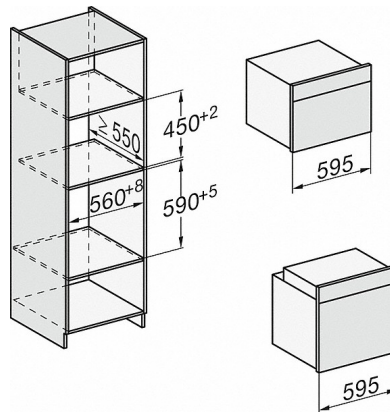

H226x-1B/BP/E/EP/1/P, H2x6xB/BP, H7x6xB/BP/BPX, installation drawings

If the oven is to be installed under a hob, follow the instructions for installing the hob and the height of the hob.

H226x-1B/E/1, H2x6xB, H7x6xB, installation drawings

- 1) Mains connection cable, L=2000 mm
- 2) No connection in this area
- 3) Lüftungsausschnitt min. 150 cm²

DG2840, DG7x40, DGC7x4x, DG7x6x, DGC7x6x, DGD7635, DGM7x4x, DO7, H28B/BP, H7x4xB/BM/BP,

DG7x40, DGC7x4x, DGC7x6x, DG7635, DGM7x4x, DO7, H2860B/BP, H240BM, H7x40BM, H7x4xB/BP,

H 2860 B

Oven

seamless design with clear text display and PerfectClean.

H7x6xB/BP, installation drawing

- 1) 400 mm
- 2) 360 mm
- 3) 47 mm
- 4) 24 mm
- 5) 31,8 mm

H7x6xB/BP, installation drawings

- 1) 400 mm
- 2) 360 mm
- 3) 47 mm
- 4) 27 mm
- 5) 32,5 mm