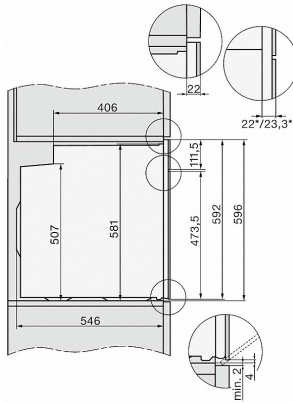

H 2860 B

Oven

seamless design with clear text display and PerfectClean.

Technical data	
Oven compartment volume in l	76
No. of shelf levels	5
Numbered shelf levels	•
Oven light	1 halogen spot
Appliance width in mm	595
Appliance height in mm	596
Appliance depth in mm	569
Weight in kg	39,0
Total rated load in kW	3,5
Voltage in V	220-240
Frequency in Hz	50
Number of phases	1
Fuse rating in A	16
Mains cable with plug	•
Length of supply lead in m	1,7
Standard accessories	
Baking tray with PerfectClean	1
Universal tray with PerfectClean	1
Baking and roasting rack	1
FlexiClip runners	1

H 2860 B

Oven

seamless design with clear text display and PerfectClean.

H2760B/BP, H28x0B/BP, H7x6xB/BP/BPX, installation drawings, GB, AUS

22 mm - glass
23,3 mm - metal

H226x-1B/BP/E/EP/1/P, H2760B/BP, H28x0B/BP, H7x6xB/BP/BPX, installation drawings

- 1) Mains connection cable, L=2000 mm
- 2) No connection in this area
- 3) Lüftungsausschnitt min. 150 cm²

DG2840, DG7x40, DGC7x4x, DG7x6x, DGC7x6x, DGD7635, DGM7x4x, DO7, H28B/BP, H7x4xB/BM/BP,

DG7x40, DGC7x4x, DGC7x6x, DG7635, DGM7x4x, DO7, H2860B/BP, H240BM, H7x40BM, H7x4xB/BP,

H 2860 B

Oven

seamless design with clear text display and PerfectClean.

H7x6xB/BP, installation drawing

- 1) 400 mm
- 2) 360 mm
- 3) 47 mm
- 4) 24 mm
- 5) 31,8 mm

H7x6xB/BP, installation drawings

- 1) 400 mm
- 2) 360 mm
- 3) 47 mm
- 4) 27 mm
- 5) 32,5 mm