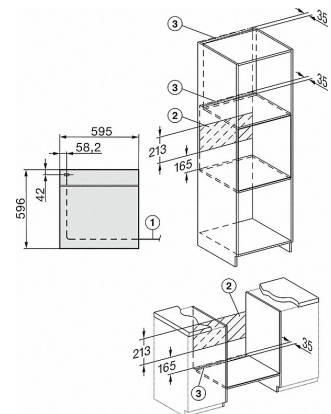

H 2860 B

Oven

seamless design with clear text display and PerfectClean.

Technical data	
Oven compartment volume in l	76
No. of shelf levels	5
Numbered shelf levels	•
Oven light	1 halogen spot
Appliance width in mm	595
Appliance height in mm	596
Appliance depth in mm	569
Weight in kg	39,0
Total rated load in kW	3,5
Voltage in V	220-240
Frequency in Hz	50
Number of phases	1
Fuse rating in A	16
Mains cable with plug	•
Length of supply lead in m	1,7
Standard accessories	
Baking tray with PerfectClean	1
Universal tray with PerfectClean	1
Baking and roasting rack	1
FlexiClip runners	1

H 2860 B

Oven

seamless design with clear text display and PerfectClean.

H2760B/BP, H28x0B/BP, H7x6xB/BP/BPX, installation drawings, GB, AUS

22 mm - glass
23,3 mm - metal

H226x-1B/BP/E/EP/1/P, H2760B/BP, H28x0B/BP, H7x6xB/BP/BPX, installation drawings

H226x-1B/BP/E/EP/1/P, H2x6xB/BP, H7x6xB/BP/BPX, installation drawings

If the oven is to be installed under a hob, follow the instructions for installing the hob and the height of the hob.

H226x-1B/E/1, H2x6xB, H7x6xB, installation drawings

- 1) Mains connection cable, L=2000 mm
- 2) No connection in this area
- 3) Lüftungsausschnitt min. 150 cm²

DG2840, DG7x40, DGC7x4x, DG7x6x, DGC7x6x, DGD7635, DGM7x4x, DO7, H28B/BP, H7x4xB/BM/BP,

DG7x40, DGC7x4x, DGC7x6x, DG7635, DGM7x4x, DO7, H2860B/BP, H240BM, H7x40BM, H7x4xB/BP,