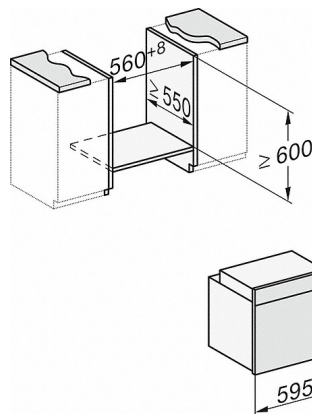

H 2860 B

Oven

seamless design with clear text display and PerfectClean.

Technical data	
Oven compartment volume in l	76
No. of shelf levels	5
Numbered shelf levels	•
Oven light	1 halogen spot
Appliance width in mm	595
Appliance height in mm	596
Appliance depth in mm	569
Weight in kg	39,0
Total rated load in kW	3,5
Voltage in V	220-240
Frequency in Hz	50
Number of phases	1
Fuse rating in A	16
Mains cable with plug	•
Length of supply lead in m	1,7
Standard accessories	
Baking tray with PerfectClean	1
Universal tray with PerfectClean	1
Baking and roasting rack	1
FlexiClip runners	1

H 2860 B

Oven

seamless design with clear text display and PerfectClean.

H2760B/BP, H28x0B/BP, H7x6xB/BP/BPX, installation drawings, GB, AUS

22 mm - glass
23,3 mm - metal

H226x-1B/BP/E/EP/1/P, H2760B/BP, H28x0B/BP, H7x6xB/BP/BPX, installation drawings

H226x-1B/BP/E/EP/1/P, H2x6xB/BP, H7x6xB/BP/BPX, installation drawings

If the oven is to be installed under a hob, follow the instructions for installing the hob and the height of the hob.

H226x-1B/E/1, H2x6xB, H7x6xB, installation drawings

- 1) Mains connection cable, L=2000 mm
- 2) No connection in this area
- 3) Lüftungsausschnitt min. 150 cm²

DG2840, DG7x40, DGC7x4x, DG7x6x, DGC7x6x, DGD7635, DGM7x4x, DO7, H28B/BP, H7x4xB/BM/BP,

DG7x40, DGC7x4x, DGC7x6x, DG7635, DGM7x4x, DO7, H2860B/BP, H240BM, H7x40BM, H7x4xB/BP,