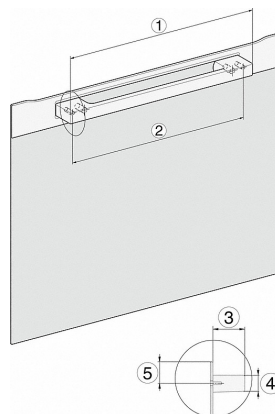

H 2860 B

Oven

seamless design with clear text display and PerfectClean.

Technical data	
Oven compartment volume in l	76
No. of shelf levels	5
Numbered shelf levels	•
Oven light	1 halogen spot
Appliance width in mm	595
Appliance height in mm	596
Appliance depth in mm	569
Weight in kg	39,0
Total rated load in kW	3,5
Voltage in V	220-240
Frequency in Hz	50
Number of phases	1
Fuse rating in A	16
Mains cable with plug	•
Length of supply lead in m	1,7
Standard accessories	
Baking tray with PerfectClean	1
Universal tray with PerfectClean	1
Baking and roasting rack	1
FlexiClip runners	1

H 2860 B

Oven

seamless design with clear text display and PerfectClean.

H2760B/BP, H28x0B/BP, H7x6xB/BP/BPX, installation drawings, GB, AUS

22 mm - glass
23,3 mm - metal

H226x-1B/BP/E/EP/1/P, H2760B/BP, H28x0B/BP, H7x6xB/BP/BPX, installation drawings

H226x-1B/BP/E/EP/1/P, H2x6xB/BP, H7x6xB/BP/BPX, installation drawings

If the oven is to be installed under a hob, follow the instructions for installing the hob and the height of the hob.

H226x-1B/E/1, H2x6xB, H7x6xB, installation drawings

- 1) Mains connection cable, L=2000 mm
- 2) No connection in this area
- 3) Lüftungsausschnitt min. 150 cm²

DG2840, DG7x40, DGC7x4x, DG7x6x, DGC7x6x, DGD7635, DGM7x4x, DO7, H28B/BP, H7x4xB/BM/BP,

DG7x40, DGC7x4x, DGC7x6x, DG7635, DGM7x4x, DO7, H2860B/BP, H240BM, H7x40BM, H7x4xB/BP,